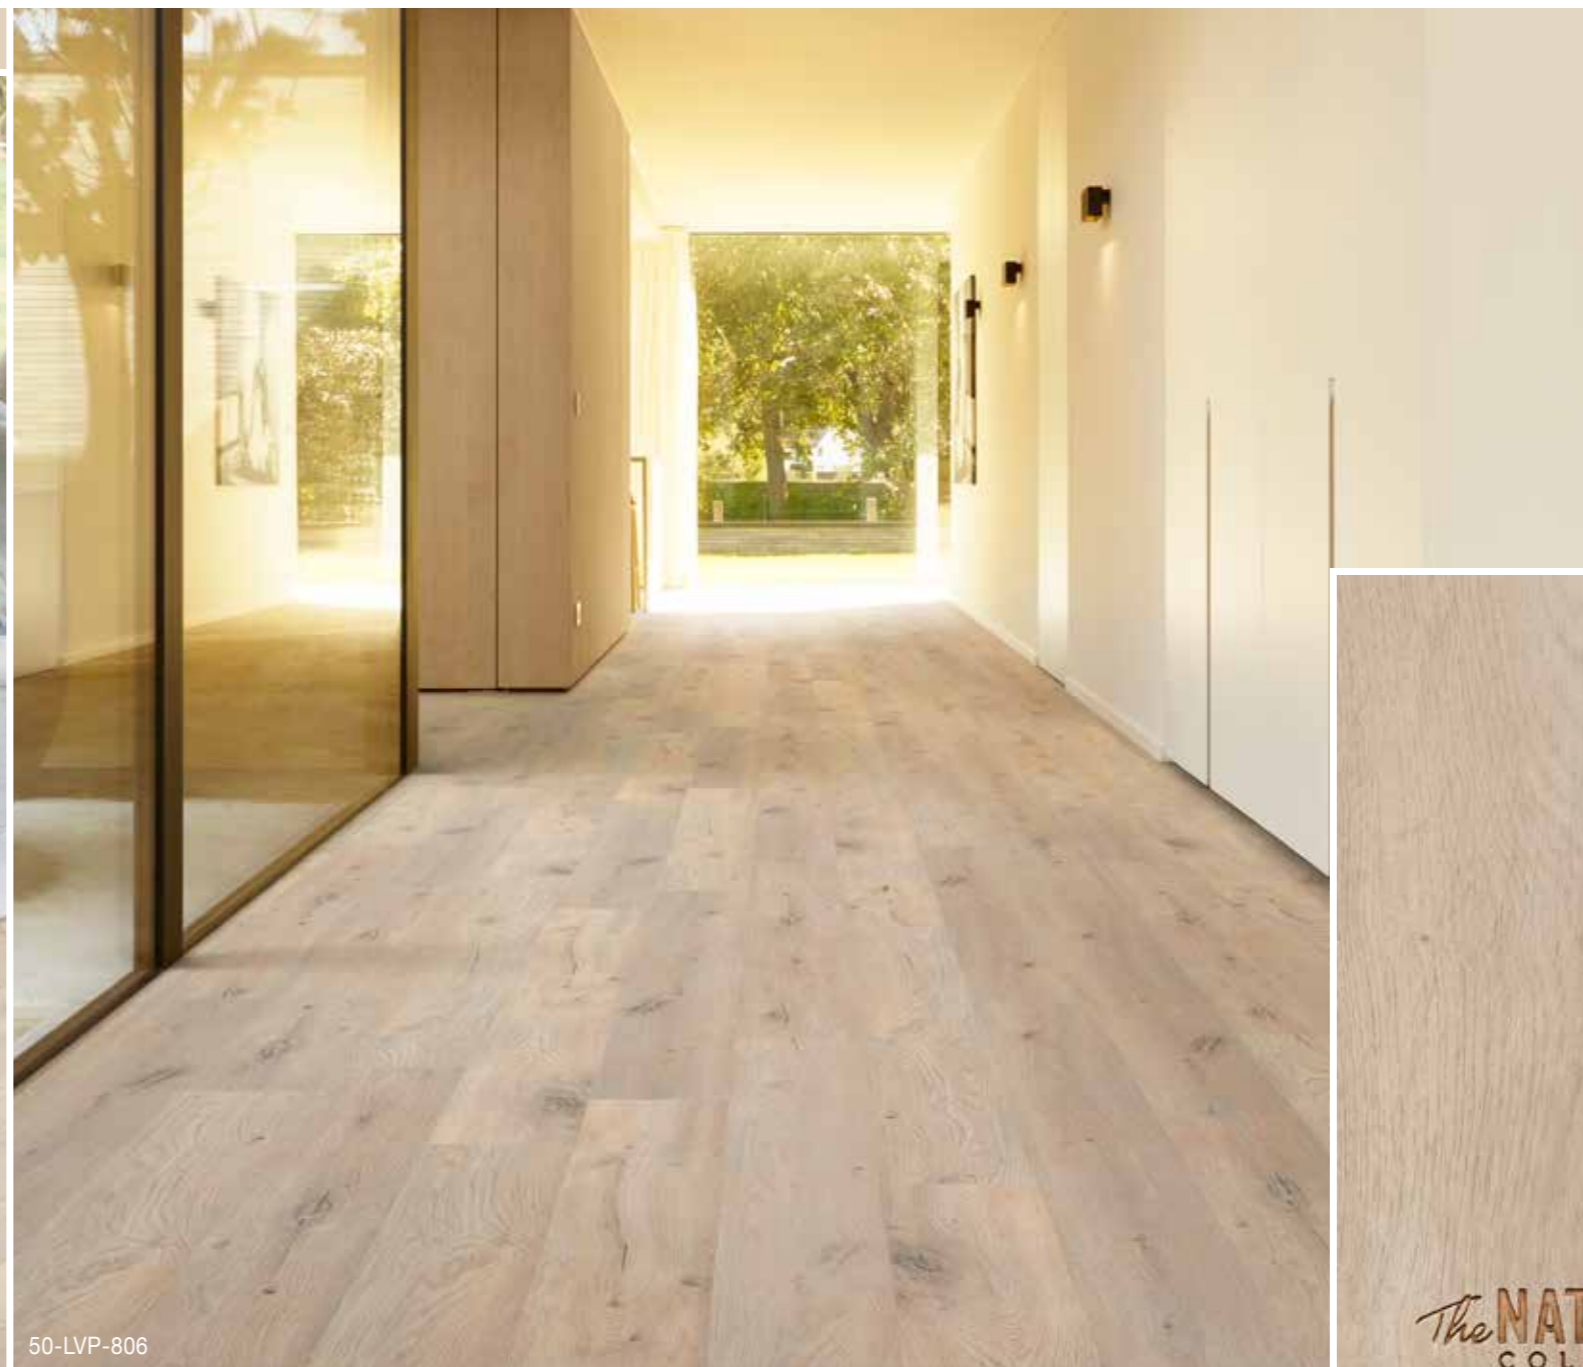

ALSO AVAILABLE IN HERRINGBONE

4 V-GROOVE

50-LVPEH-804

50-LVP-804

LUMBER

Standard: 50-LVP-804
Herringbone: 50-LVPEH-804

The **NATURALS**
COLLECTION

DESERT

Standard: 50-LVP-805
Herringbone: 50-LVPEH-805

ALSO AVAILABLE IN HERRINGBONE

4 V-GROOVE

The **NATURALS** COLLECTION
by CORELITE

ALSO AVAILABLE IN **HERRINGBONE**

4 V-GROOVE

50-LVPEH-806

50-LVP-806

FOREST

Standard: 50-LVP-806
Herringbone: 50-LVPEH-806

The **NATURALS**
COLLECTION

MEADOW

Standard: 50-LVP-807
Herringbone: 50-LVPEH-807

ALSO AVAILABLE IN HERRINGBONE

4 V-GROOVE

50-LVPE-853